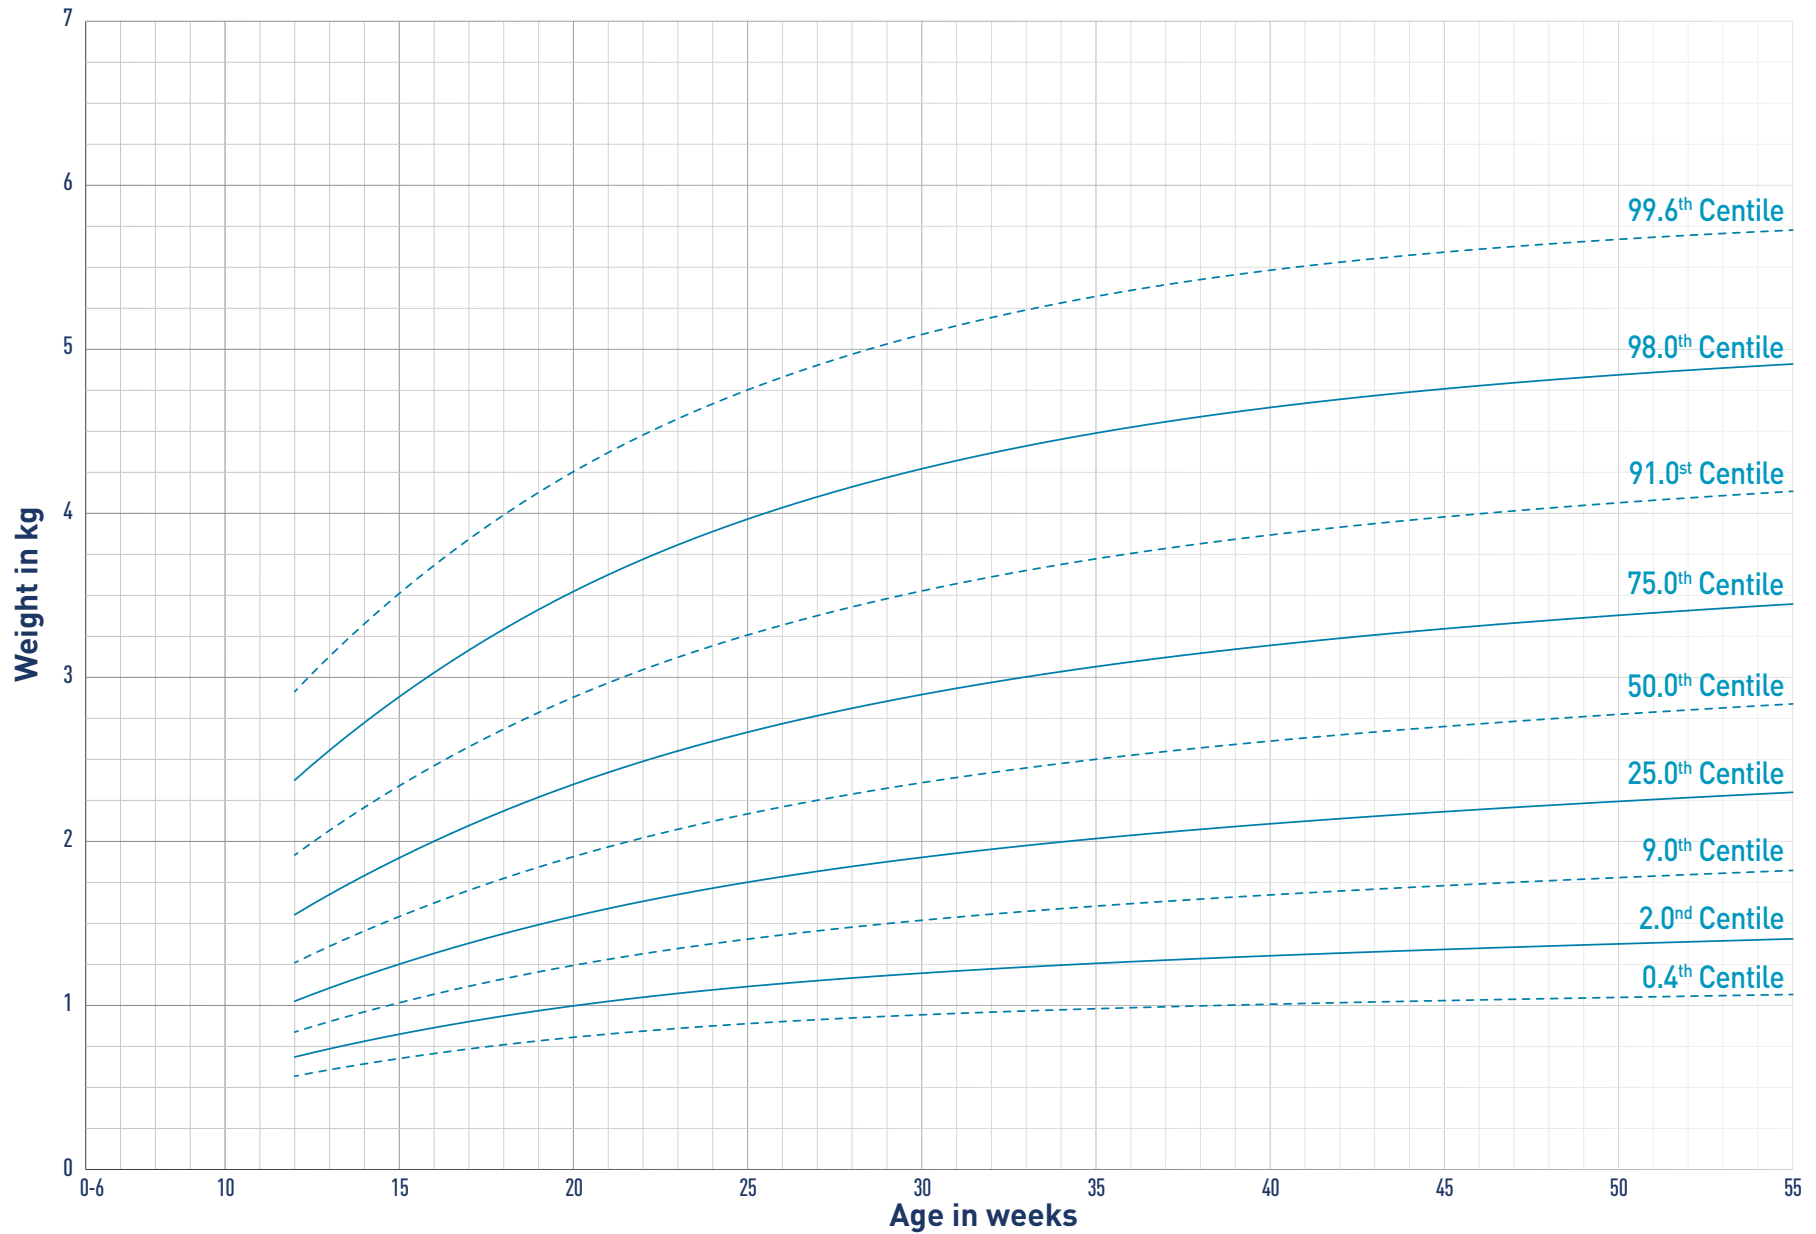

## PUPPY GROWTH CHARTS

# PUPPY GROWTH CHART

FEMALE • Predicted adult body weight  
• Less than 6.5kg

# PUPPY GROWTH CHART

FEMALE • Predicted adult body weight  
• 6.5-9kg