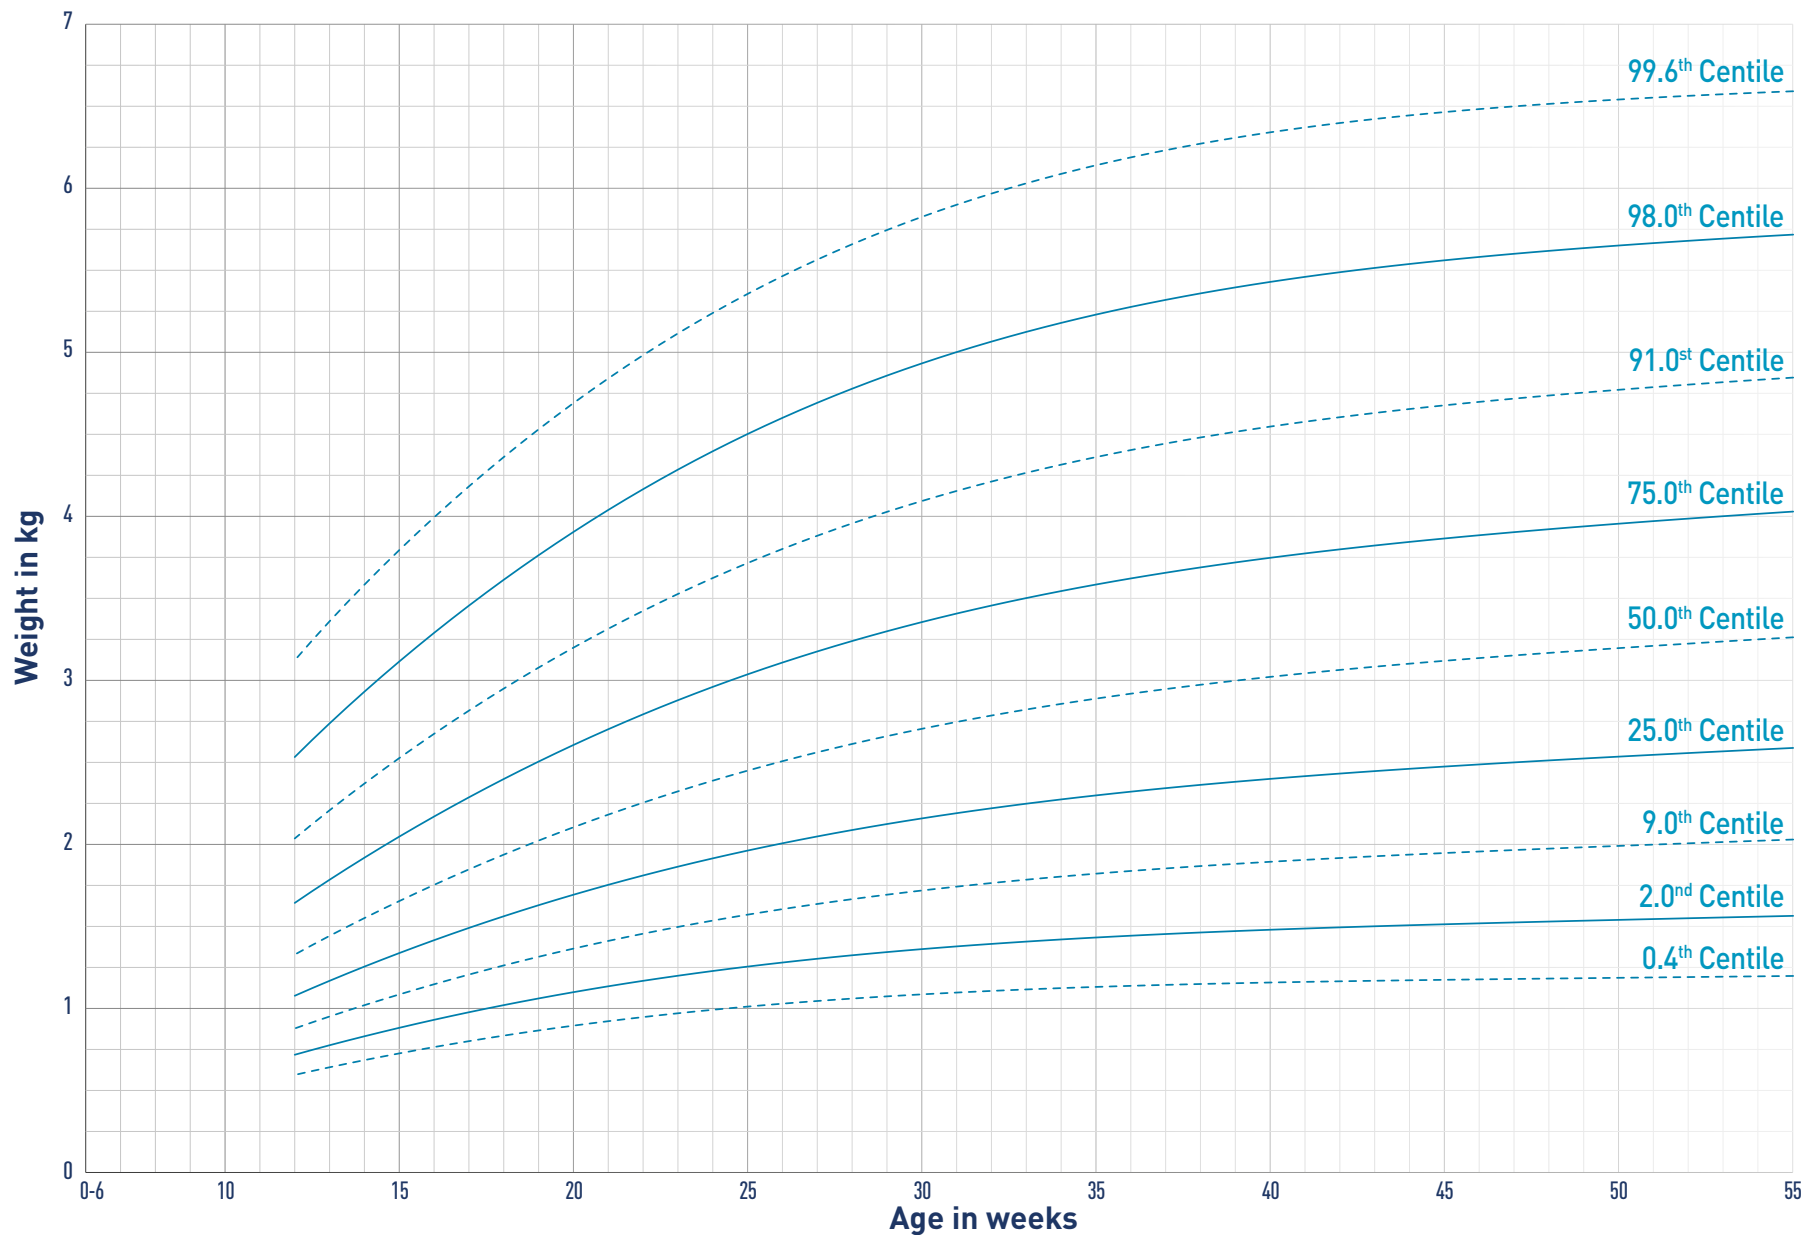

# PUPPY GROWTH CHART

FEMALE • Predicted adult body weight  
• 9-15kg

# ♀ PUPPY GROWTH CHART

FEMALE • Predicted adult body weight  
• 15-30kg

# PUPPY GROWTH CHART

FEMALE • Predicted adult body weight  
• 30-40kg

# ♂ PUPPY GROWTH CHART

MALE • Predicted adult body weight  
• Less than 6.5kg