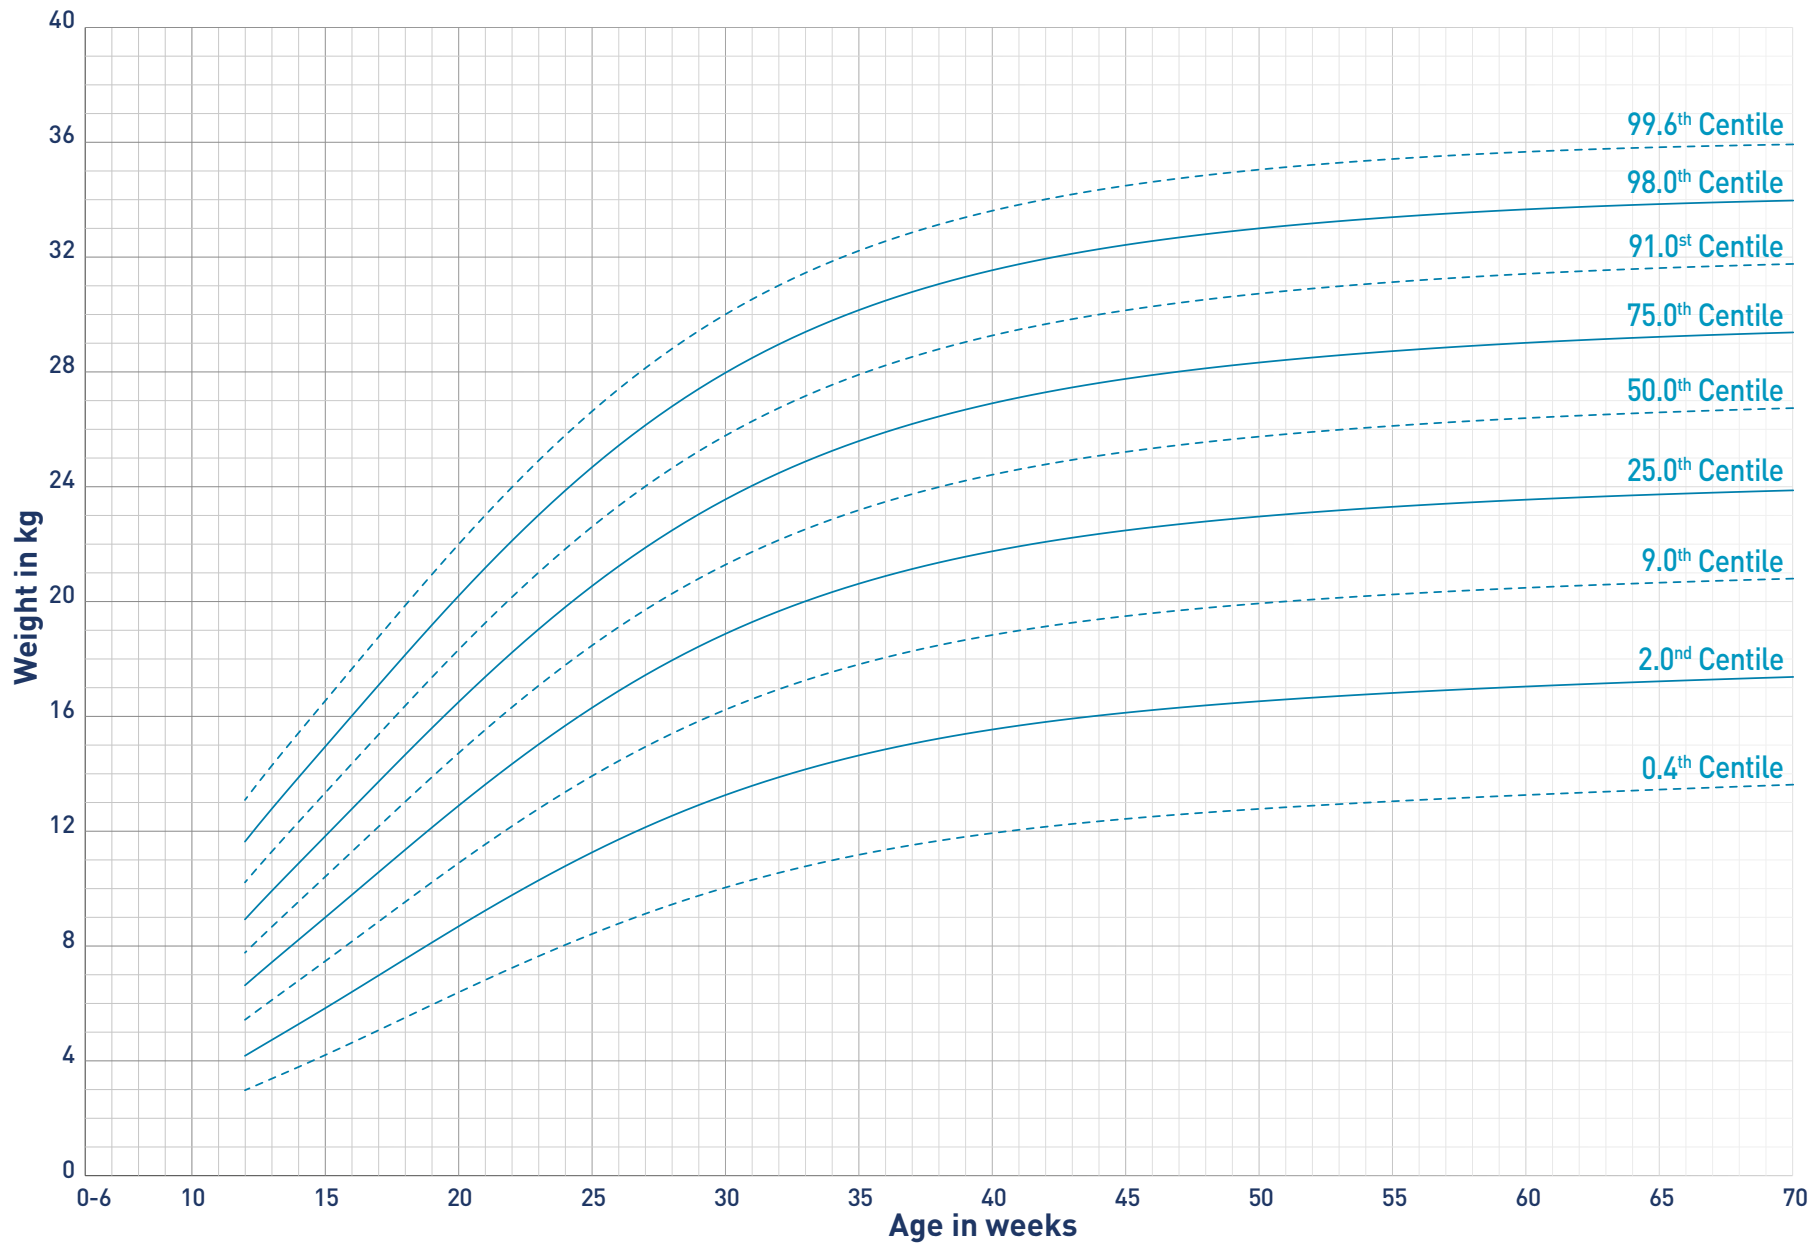

# ♂ PUPPY GROWTH CHART

MALE • Predicted adult body weight  
• 6.5-9kg

# ♂ PUPPY GROWTH CHART

MALE • Predicted adult body weight  
• 9-15kg

# ♂ PUPPY GROWTH CHART

MALE • Predicted adult body weight  
• 15-30kg

# ♂ PUPPY GROWTH CHART

MALE • Predicted adult body weight  
• 30-40kg