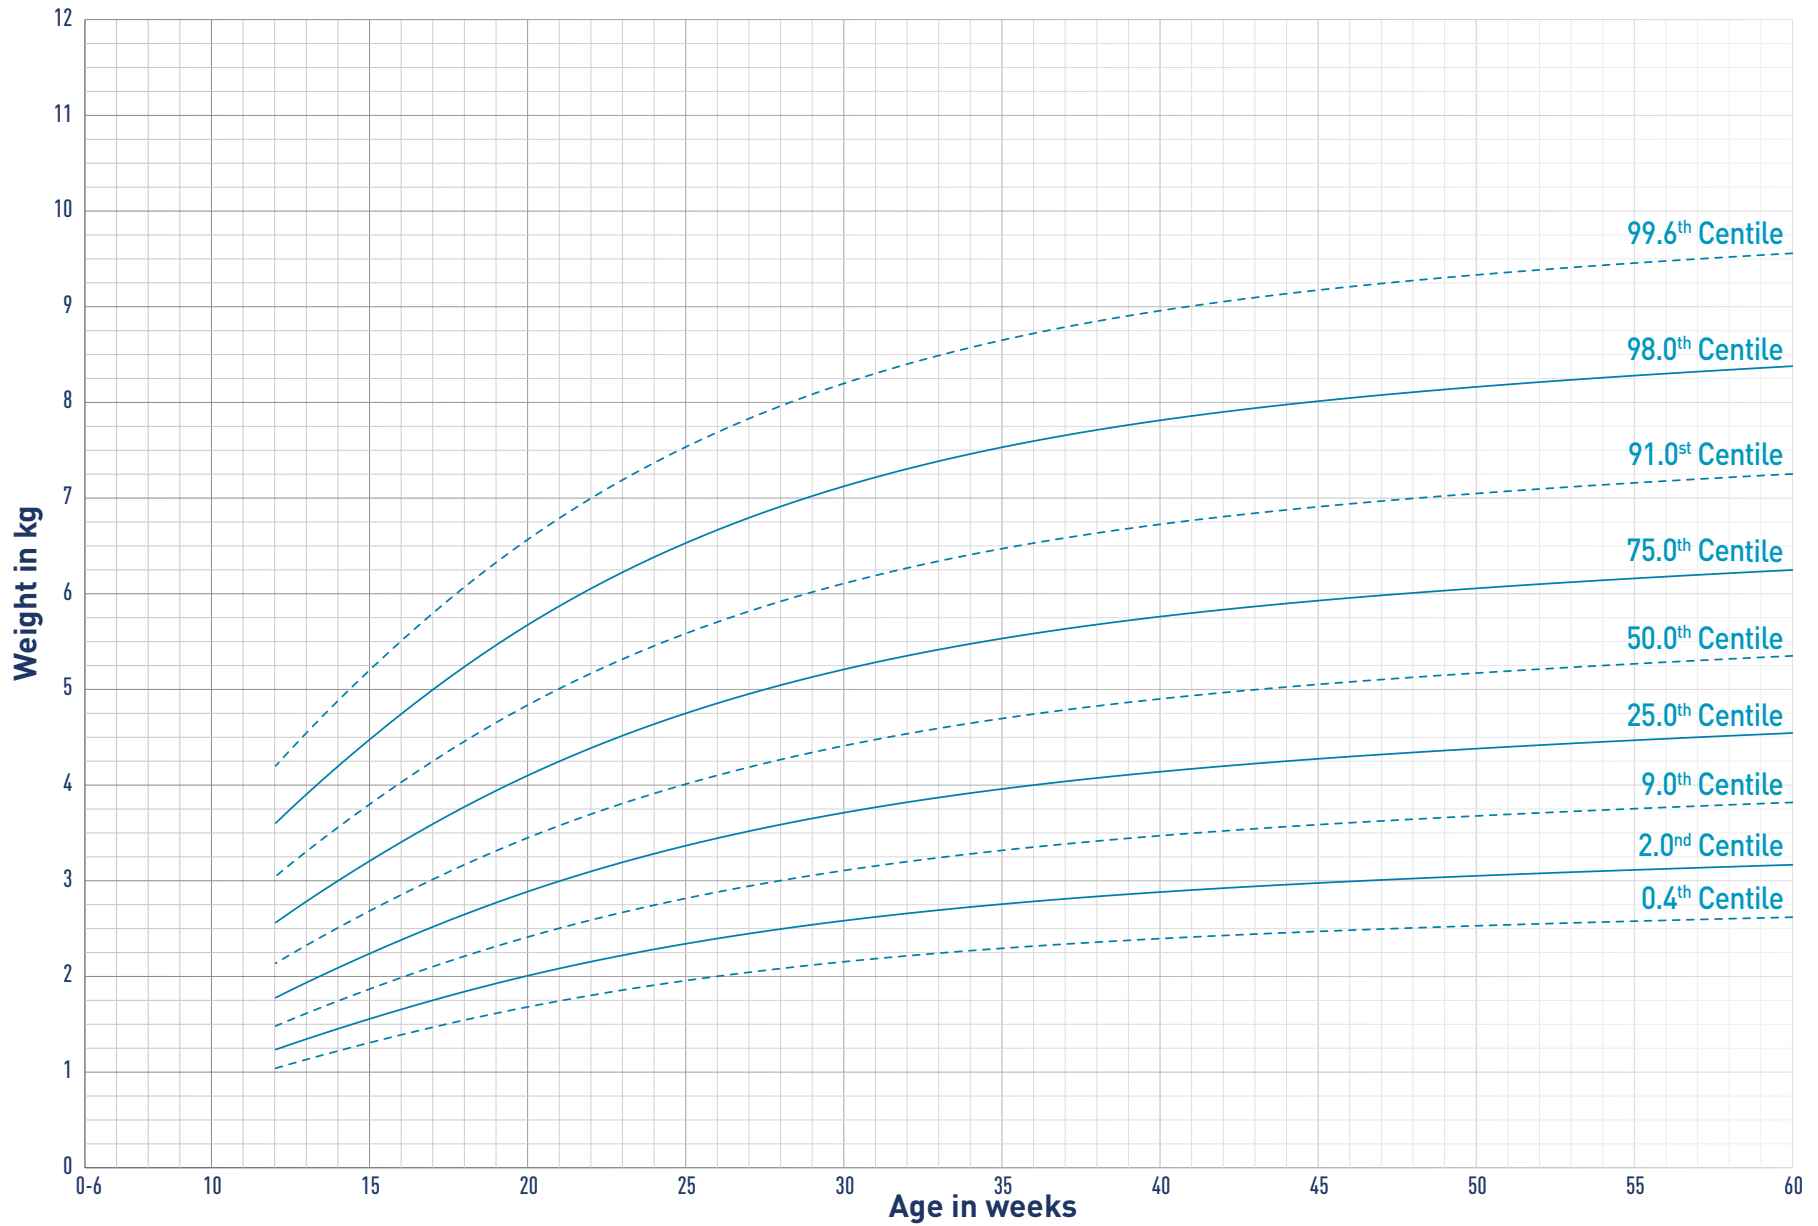

## PUPPY GROWTH CHARTS

# PUPPY GROWTH CHART

FEMALE • Predicted adult body weight  
• Less than 6.5kg

# PUPPY GROWTH CHART

FEMALE • Predicted adult body weight  
• 6.5-9kg

# PUPPY GROWTH CHART

FEMALE • Predicted adult body weight  
• 9-15kg