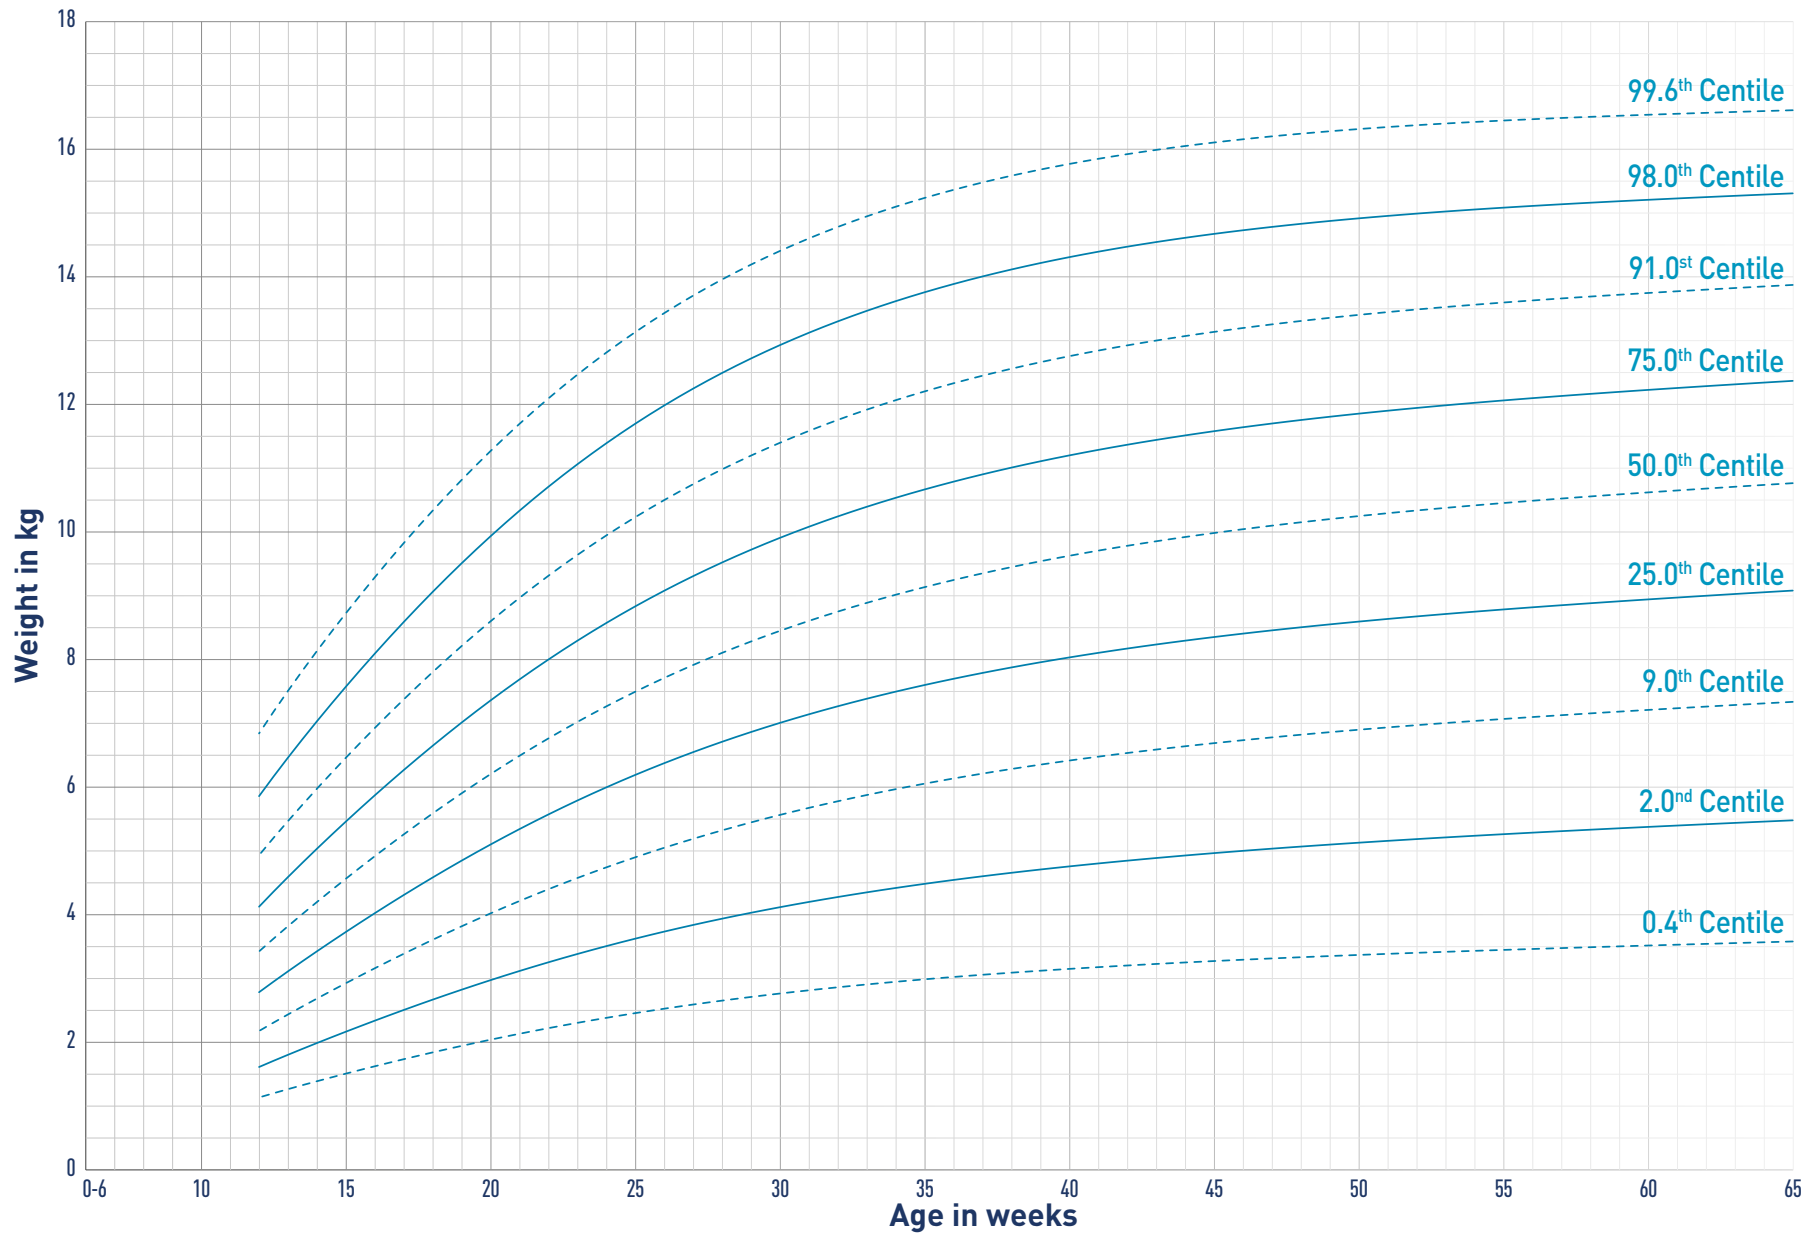

# PUPPY GROWTH CHART

FEMALE • Predicted adult body weight  
• 30-40kg

# ♂ PUPPY GROWTH CHART

MALE • Predicted adult body weight  
• Less than 6.5kg

# ♂ PUPPY GROWTH CHART

MALE • Predicted adult body weight  
• 6.5-9kg

# ♂ PUPPY GROWTH CHART

MALE • Predicted adult body weight  
• 9-15kg