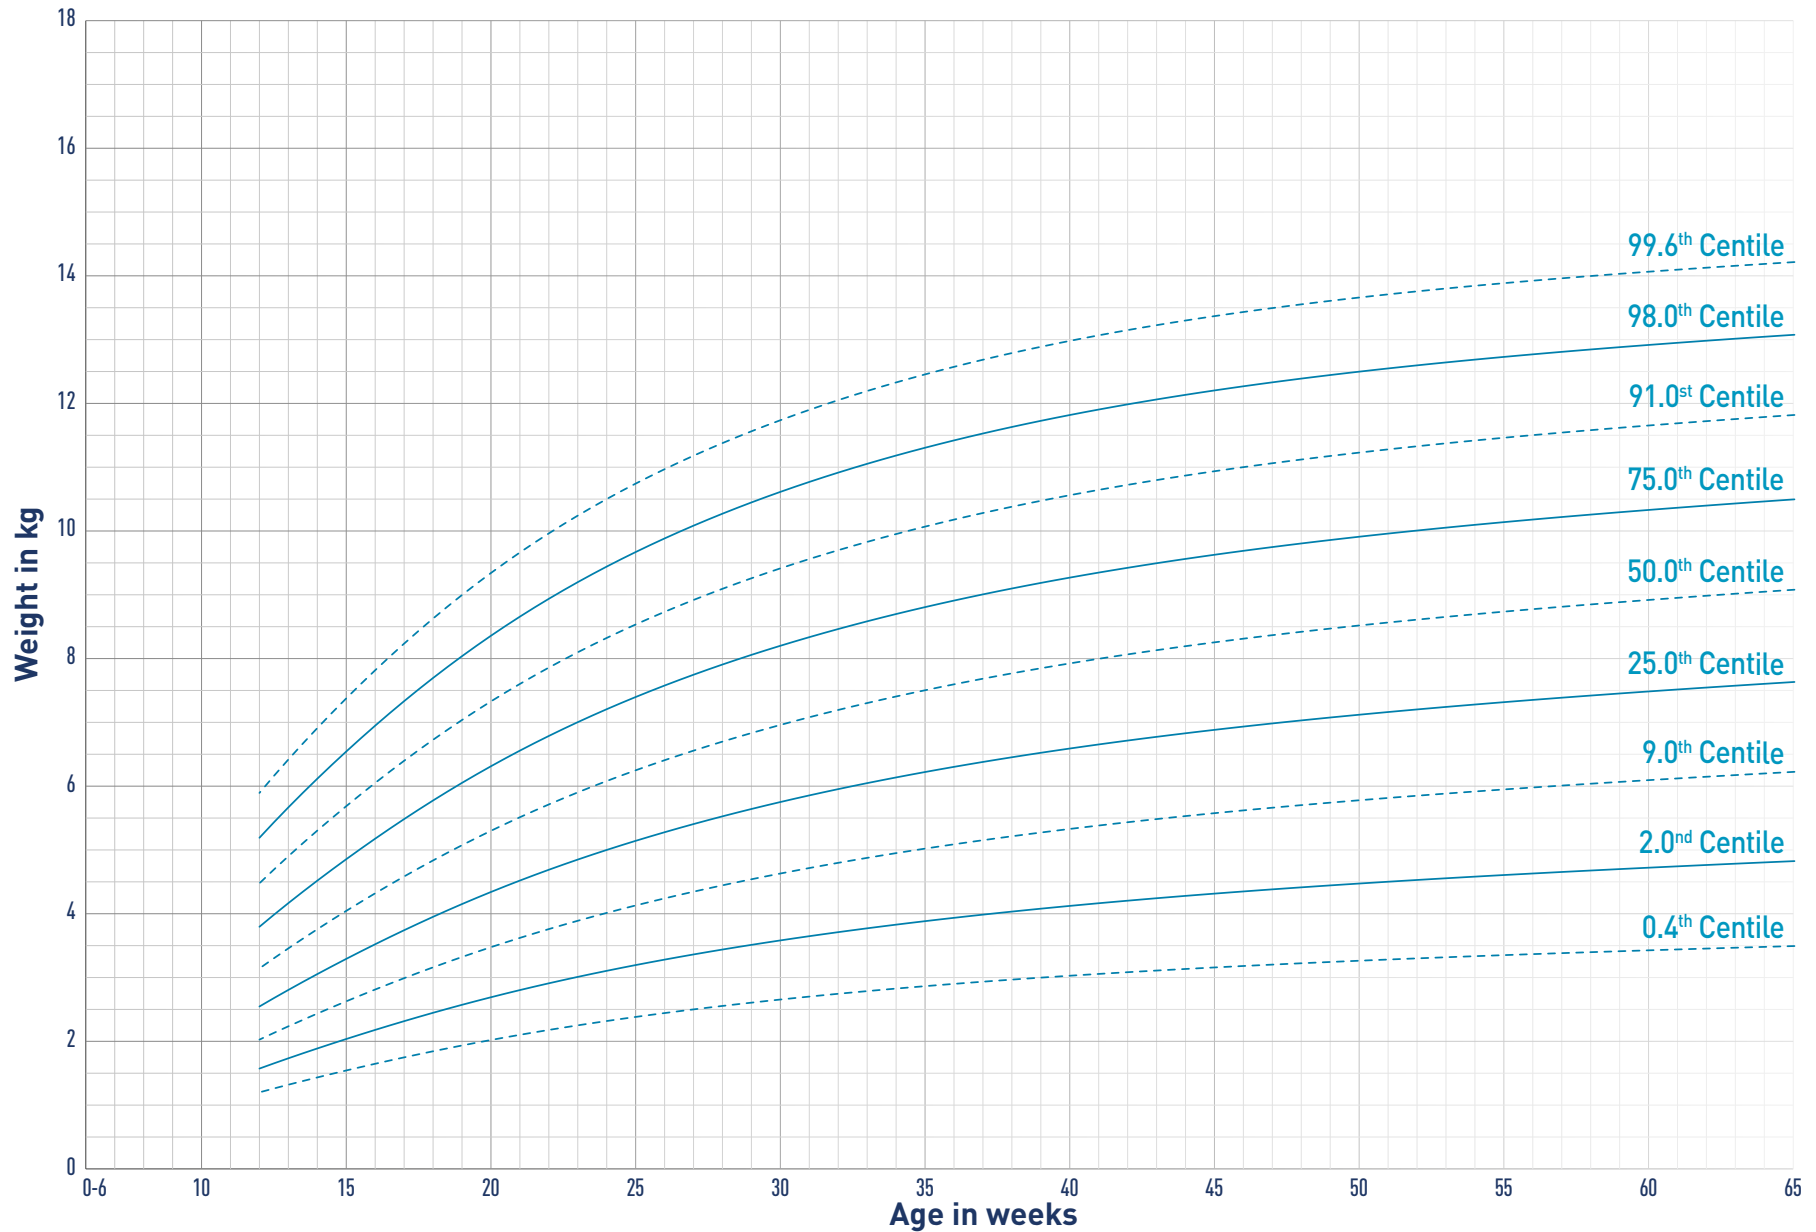

## PUPPY GROWTH CHARTS

# PUPPY GROWTH CHART

FEMALE • Predicted adult body weight  
• Less than 6.5kg

# PUPPY GROWTH CHART

FEMALE • Predicted adult body weight  
• 6.5-9kg

# PUPPY GROWTH CHART

FEMALE • Predicted adult body weight  
• 9-15kg