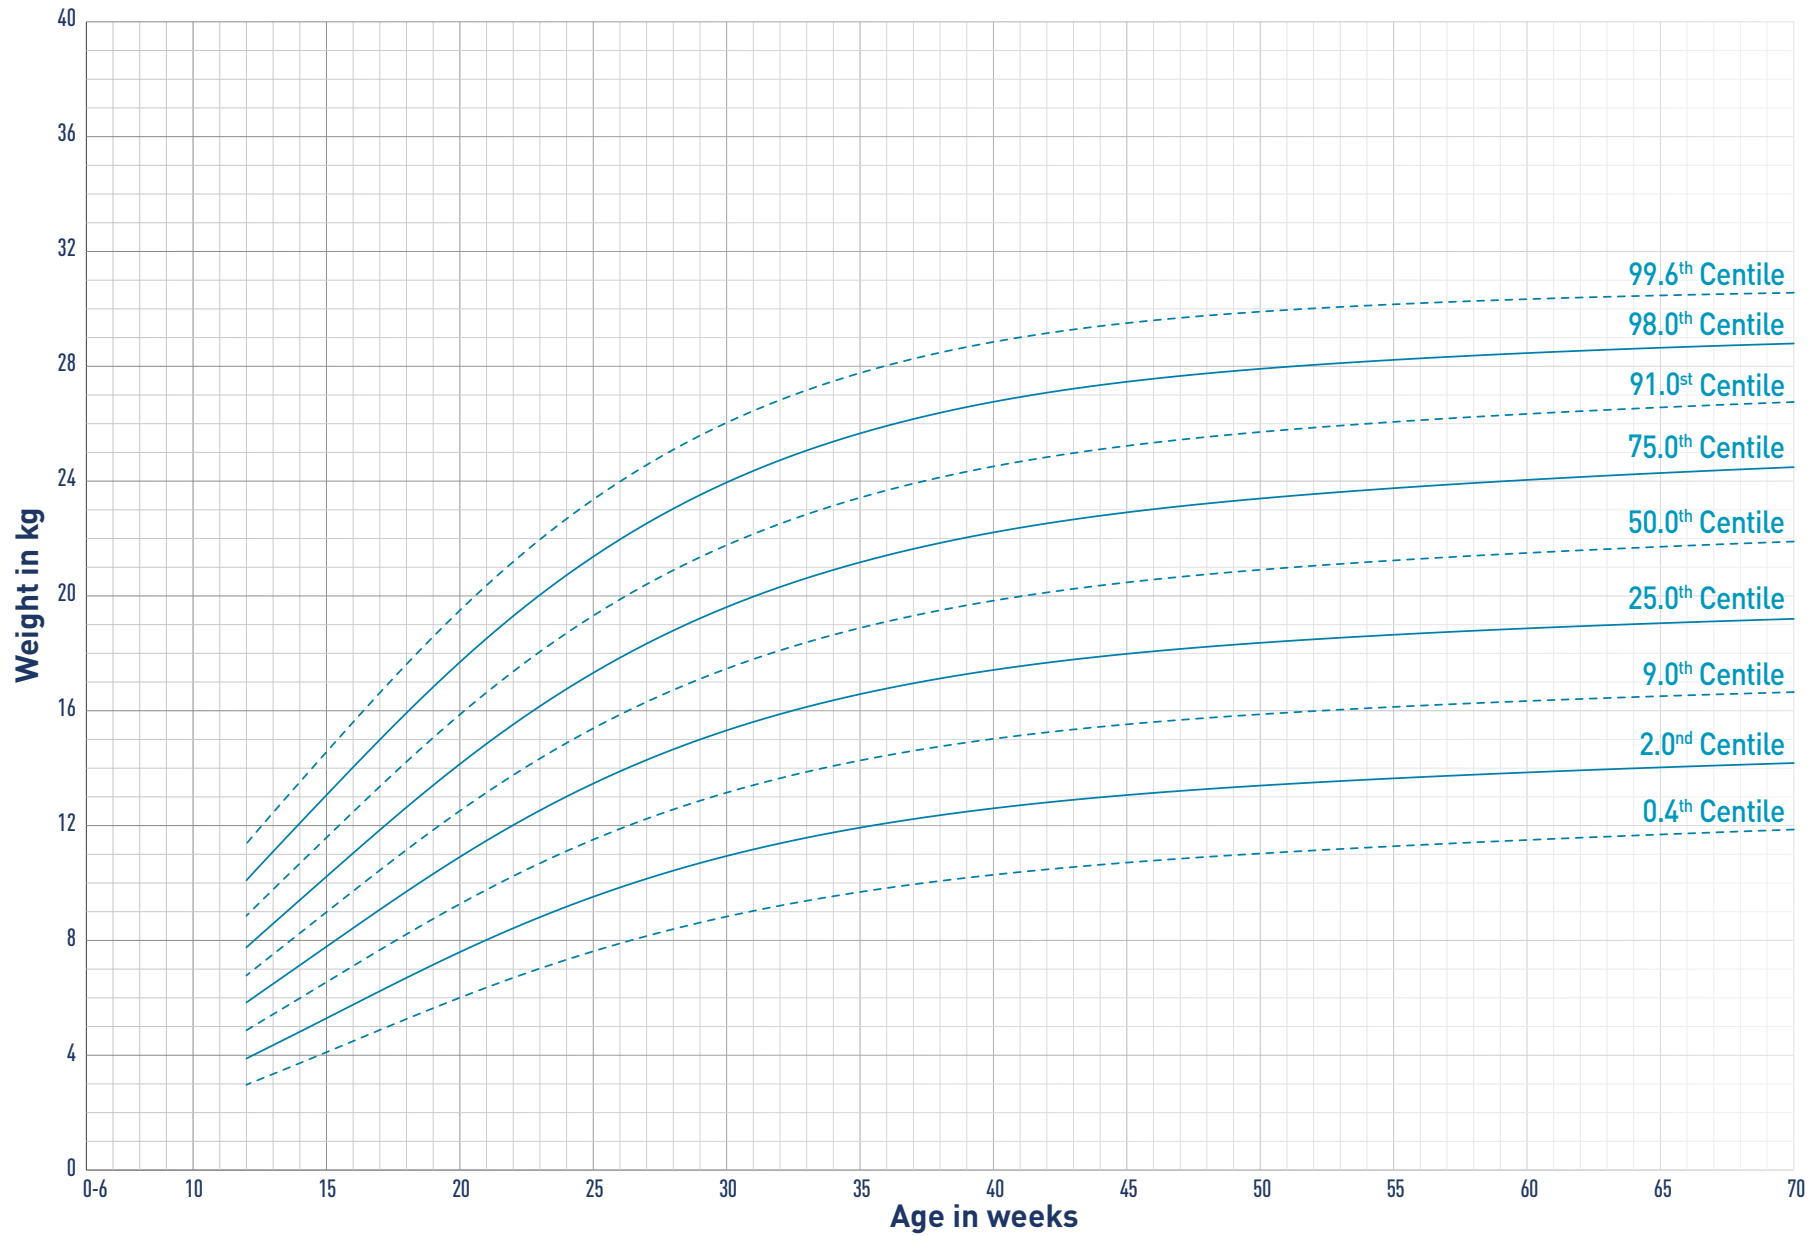

# PUPPY GROWTH CHART

FEMALE • Predicted adult body weight  
• 6.5-9kg

# PUPPY GROWTH CHART

FEMALE • Predicted adult body weight  
• 9-15kg

# ♀ PUPPY GROWTH CHART

FEMALE • Predicted adult body weight  
• 15-30kg

# PUPPY GROWTH CHART

FEMALE • Predicted adult body weight  
• 30-40kg