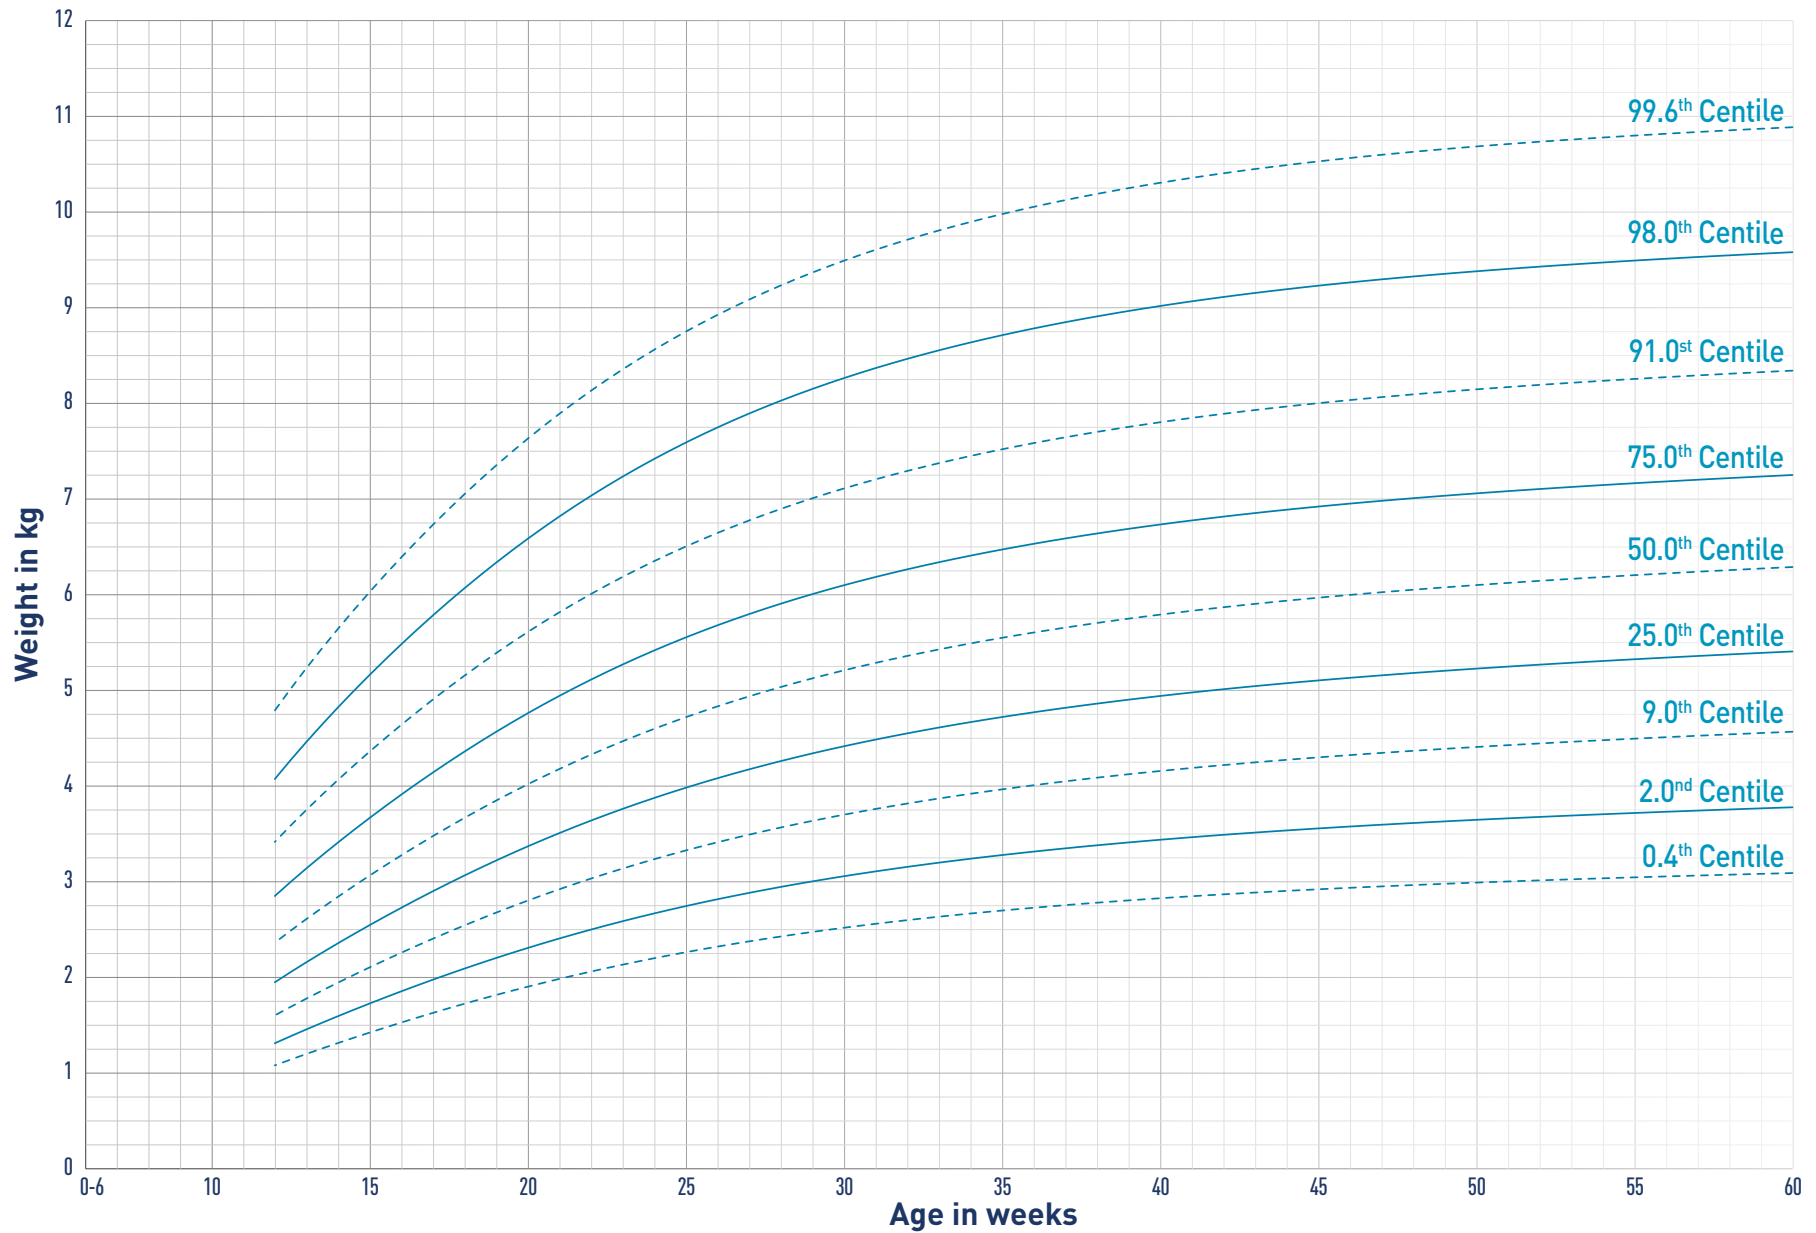

## PUPPY GROWTH CHARTS

# PUPPY GROWTH CHART

FEMALE • Predicted adult body weight  
• 30-40kg

# ♂ PUPPY GROWTH CHART

MALE • Predicted adult body weight  
• Less than 6.5kg

# ♂ PUPPY GROWTH CHART

MALE • Predicted adult body weight  
• 6.5-9kg