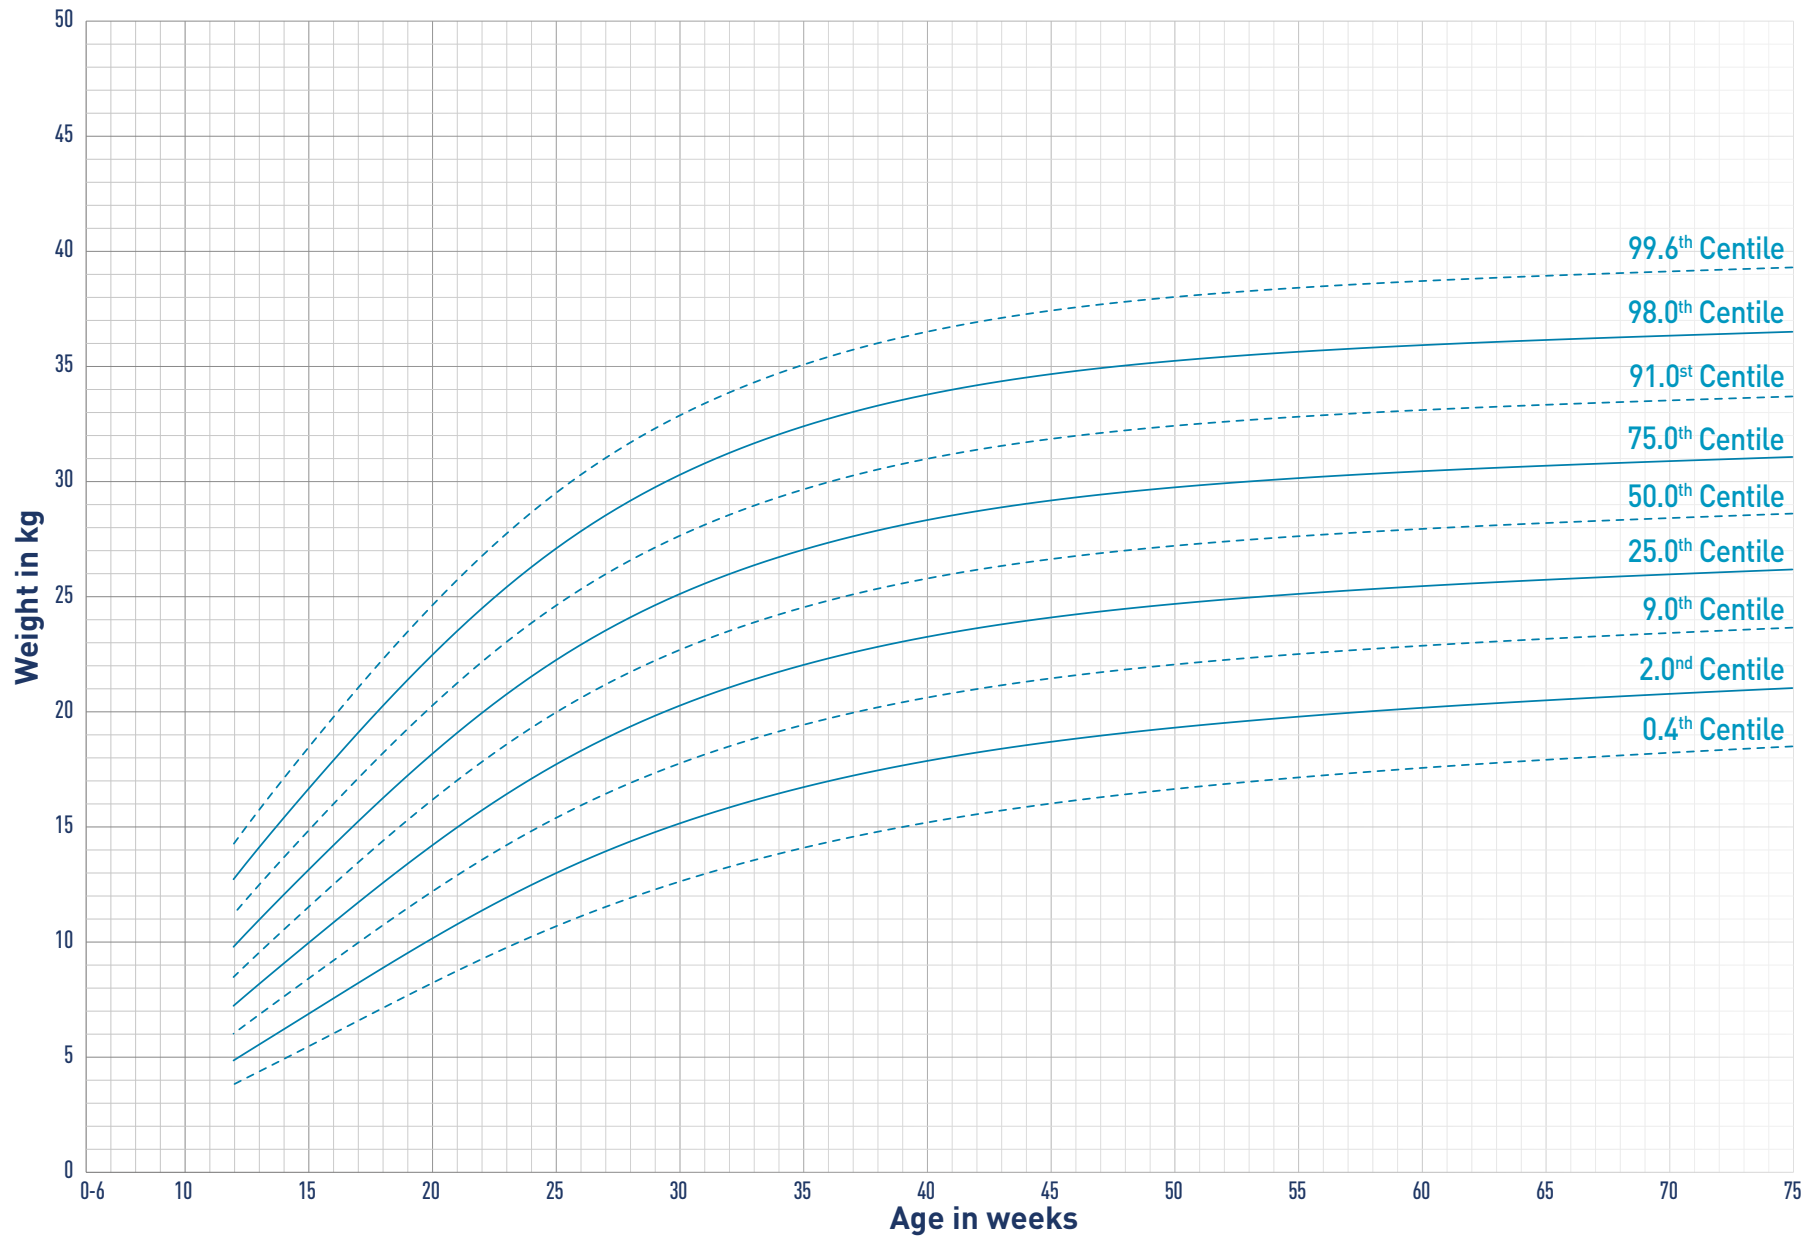

## PUPPY GROWTH CHARTS

# PUPPY GROWTH CHART

FEMALE • Predicted adult body weight  
• 9-15kg

# ♀ PUPPY GROWTH CHART

FEMALE • Predicted adult body weight  
• 15-30kg

# PUPPY GROWTH CHART

FEMALE • Predicted adult body weight  
• 30-40kg