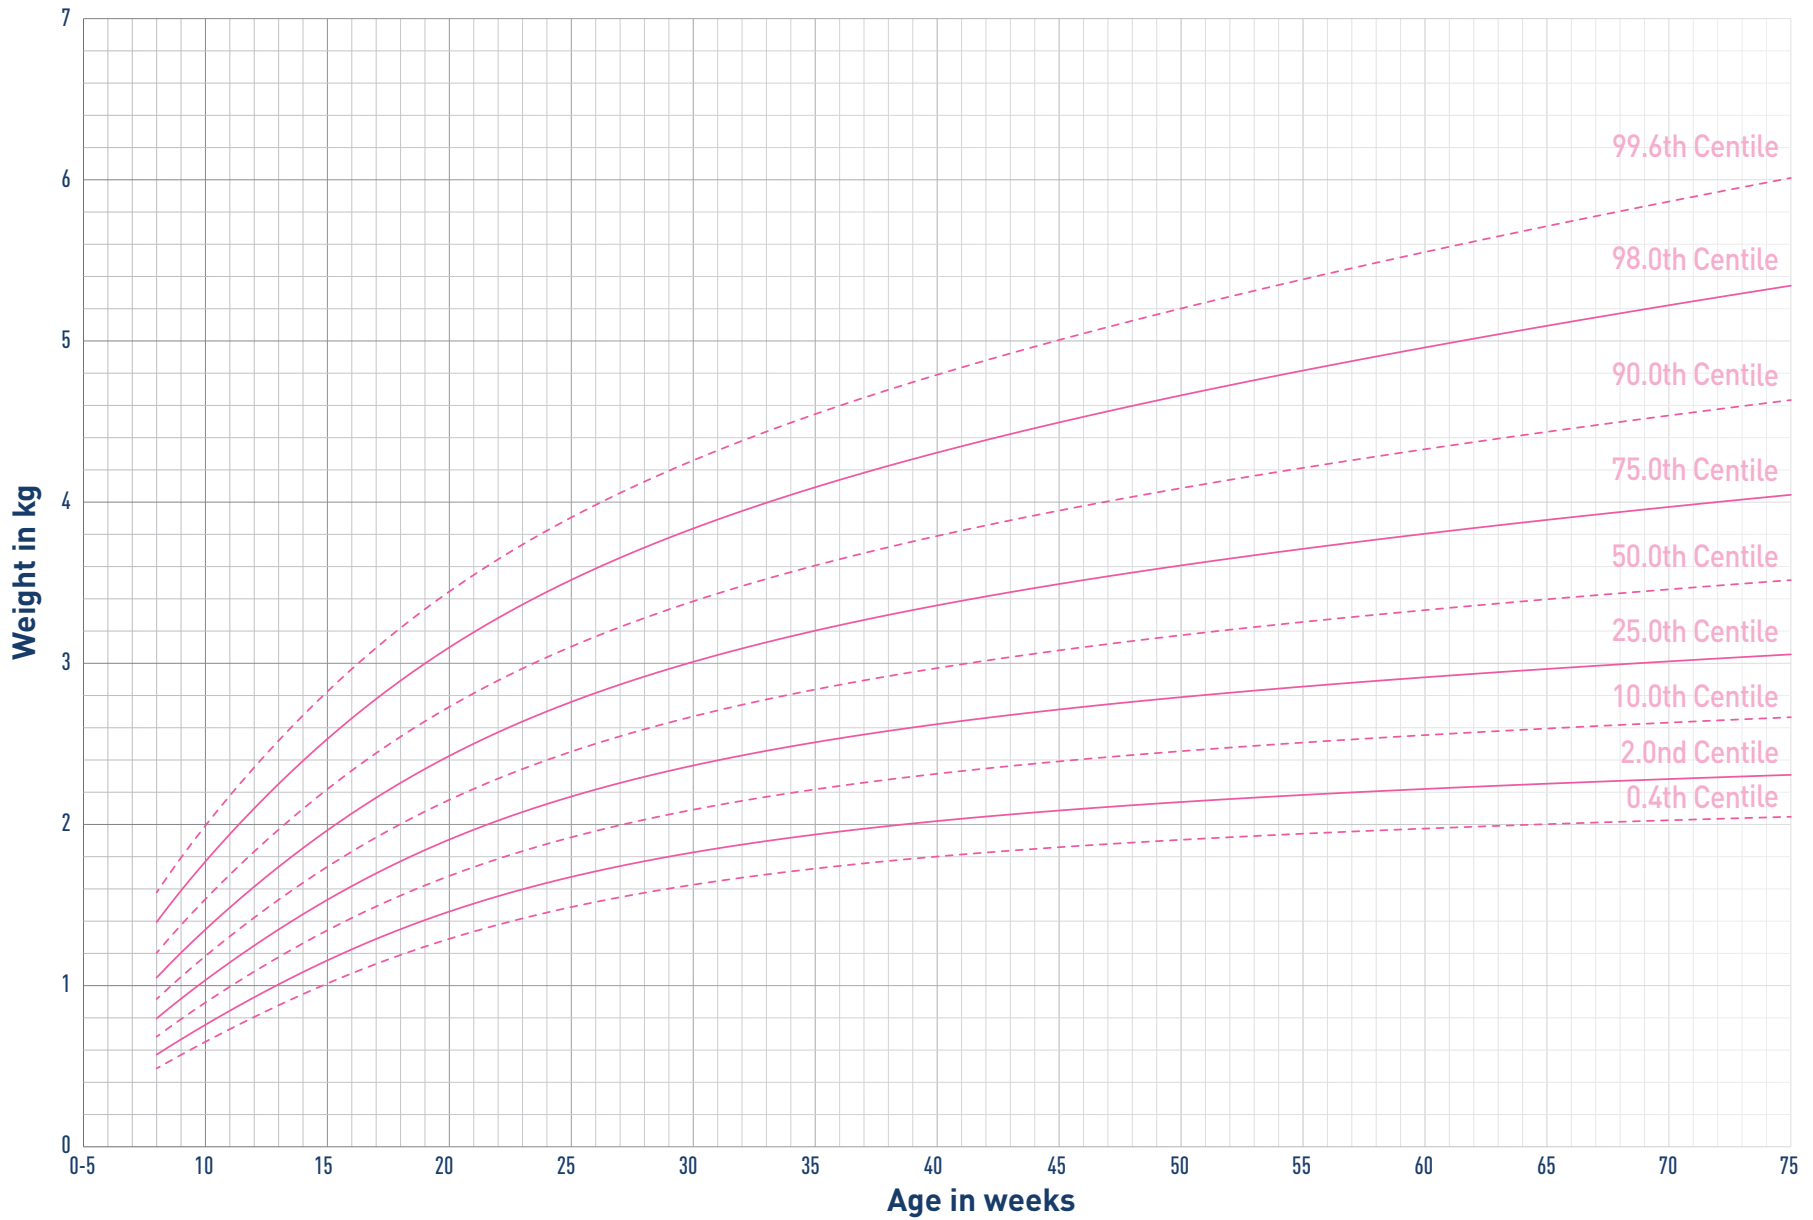

KITTEN GROWTH CHART

FEMALE

♂ KITTEN GROWTH CHART

MALE